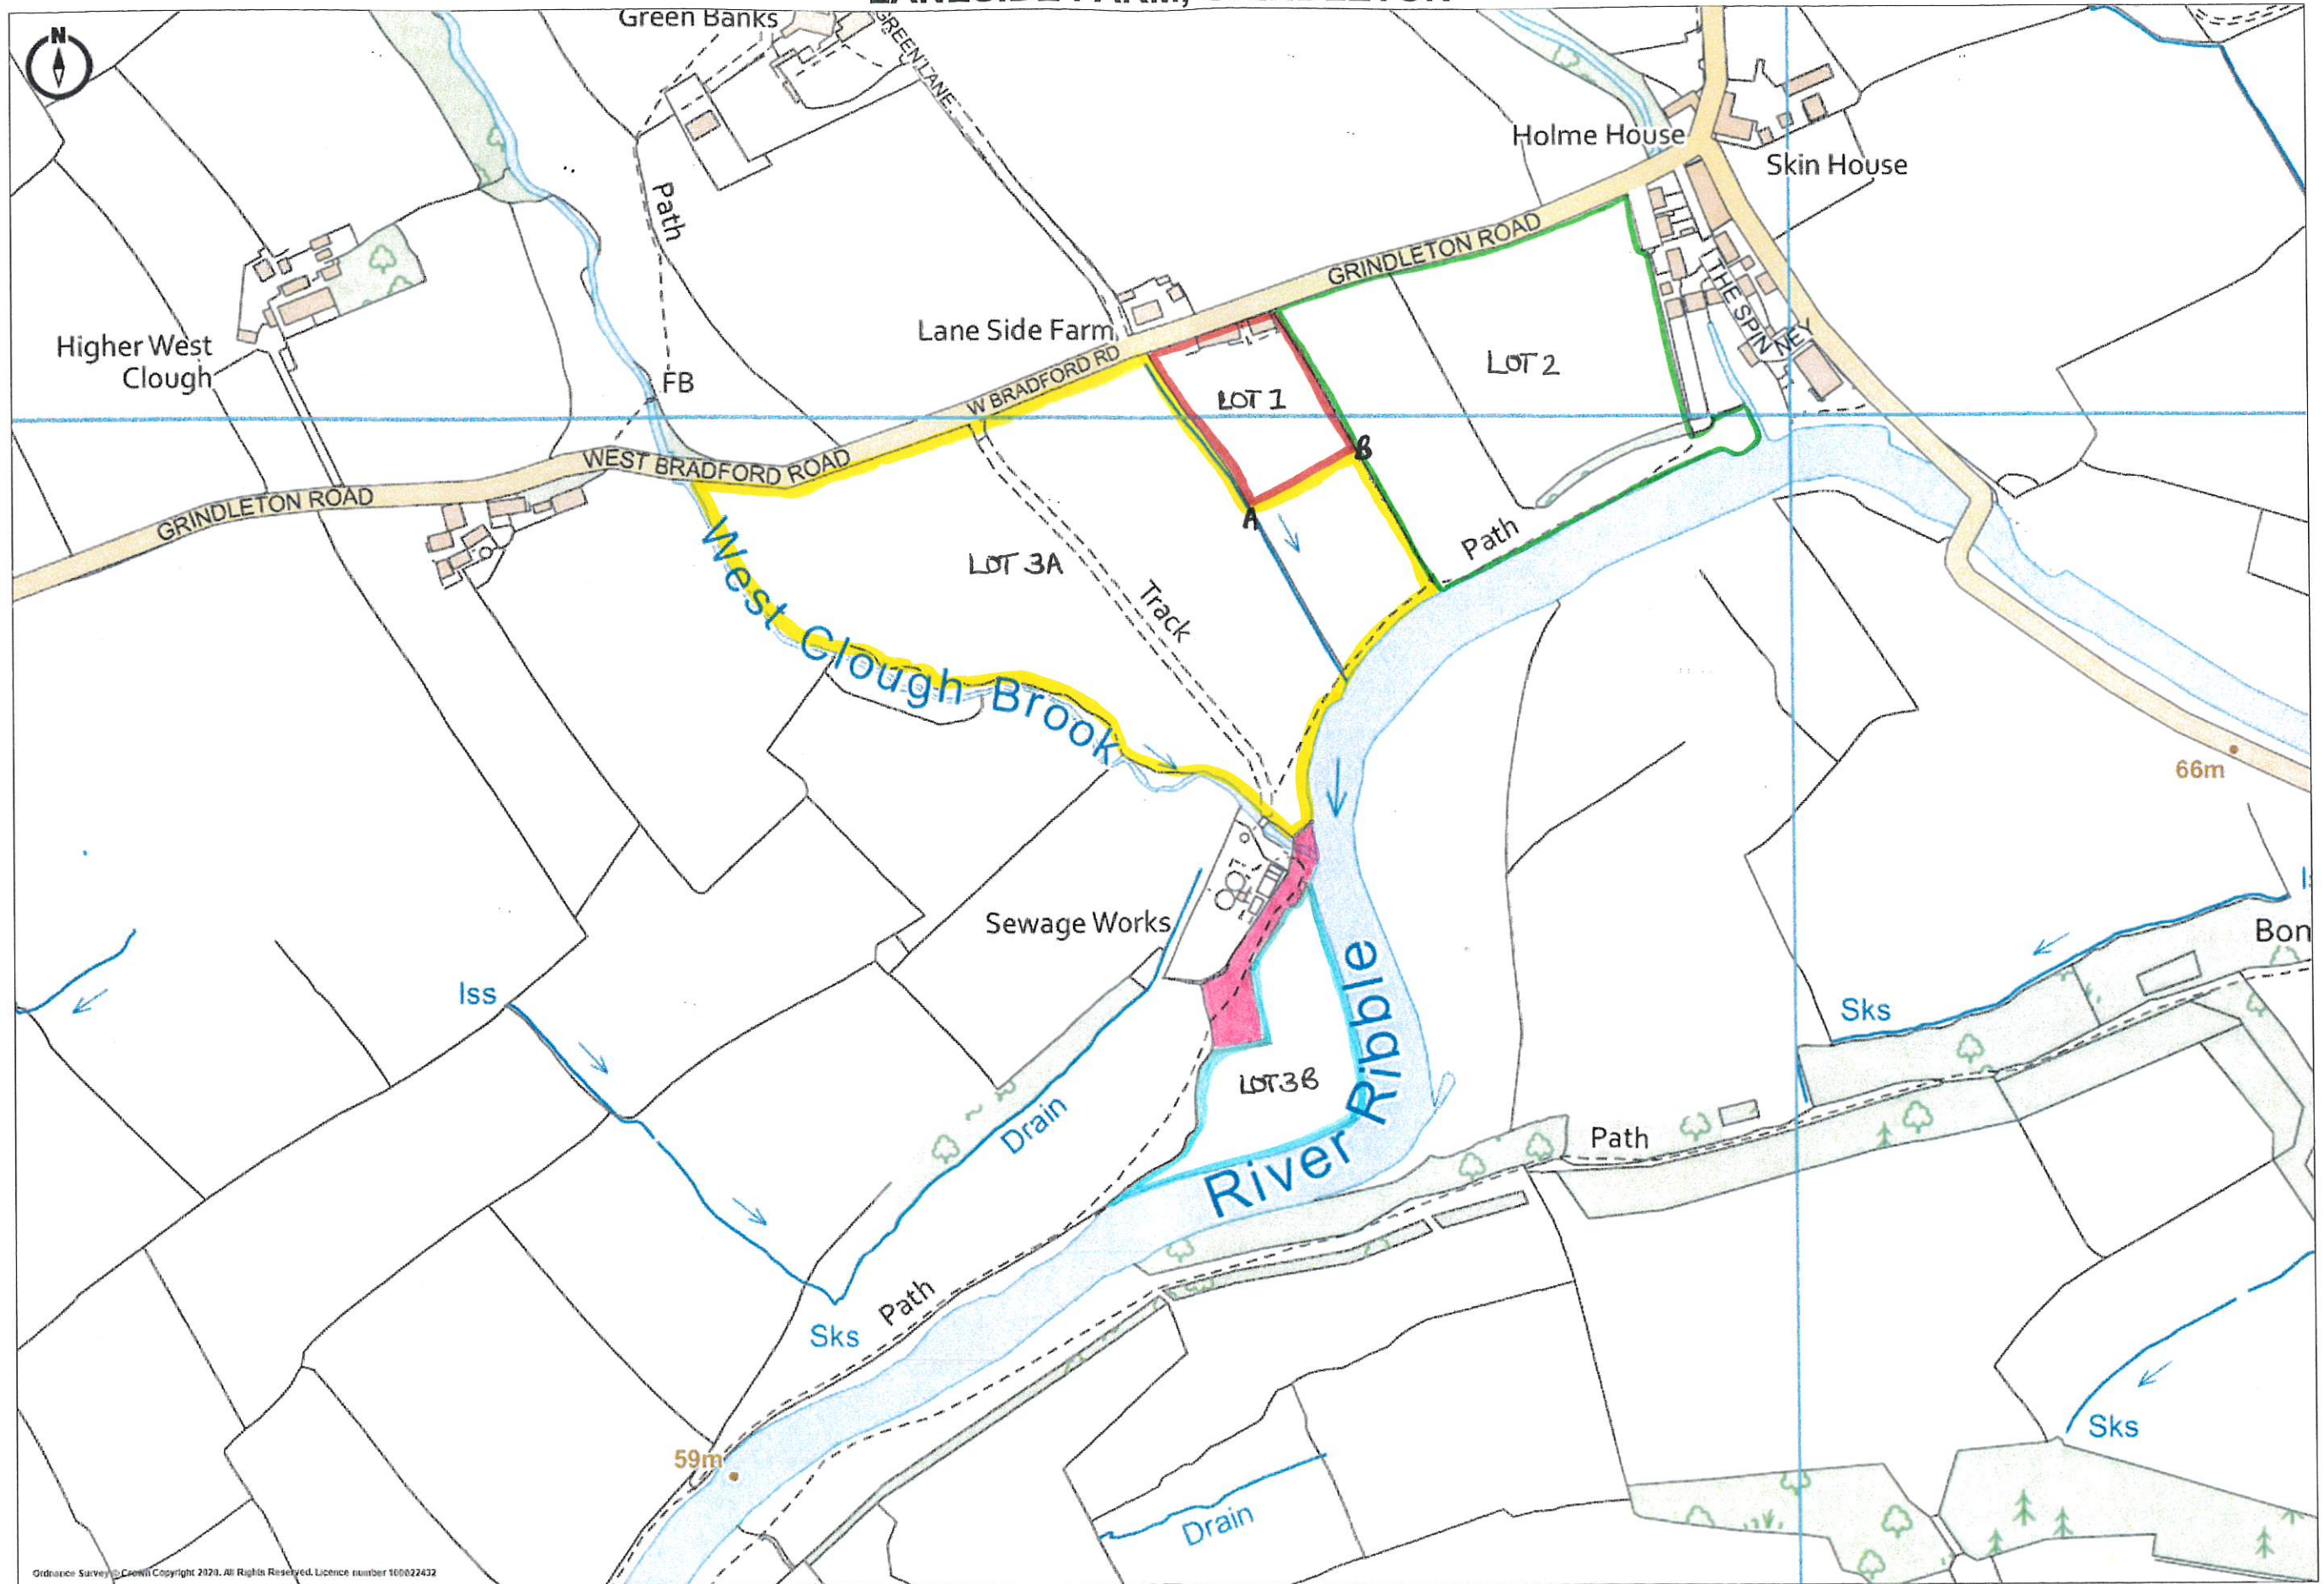

# LANESIDE FARM, GRINDLETON

Ordnance Survey © Crown Copyright 2020. All Rights Reserved. Licence number 100022432

# LANESIDE FARM

**Promapv2**  
LANDMARK INFORMATION

Ordnance Survey © Crown Copyright 2020. All Rights Reserved.  
Licence number 100022432  
Plotted Scale - 1:1250. Paper Size - A4

**LOT 1 - AREA EDGED RED 1.85 AC/0.75 HA**